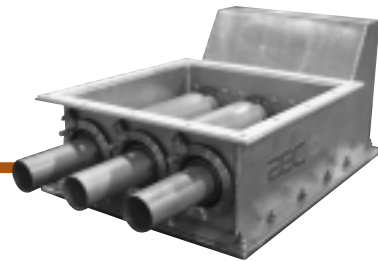

FCO, FEVTO, & EVTO TAKE-OFF COMPARTMENTS

FCO Series fast clean-out vacuum take-off compartments meter free-flowing pellets into a vacuum conveying system. EVTO and FEVTO expandable and filtered expandable vacuum take-off compartments are ideal for metering regrind and PVC, and for distances greater than 200 feet.

MDT Series vacuum take-off compartments are used for regrind and hard-to-flow materials. They are ideal for conveying distances greater than 200 equivalent feet.

FCO

EVTO

FEVTO

FCO STANDARD FEATURES

- Mild steel construction
- Easy cleanout drain port

FEVTO/EVTO STANDARD FEATURES

- FEVTO - filtered suction air
- FEVTO/EVTO - aluminum construction
- 16.25" square flange
- Three - aluminum tubes (1.5", 2.0", 2.25", 2.5")
- Dual tube design, adjustable airflow

OPTIONAL FEATURES

- FCO Series
 - Stainless Steel construction
 - Round flange
 - Dry-air connection
 - 7" x 7" to 10" x 10" flange adapter with square clamp. (Not available on 1.25" models)
- FEVTO/EVTO Series
 - Dry-air tube stub
 - Powder check valve adapter
 - 6" manual dump valve, with aluminum adapter plate (MDV-6A/16T)